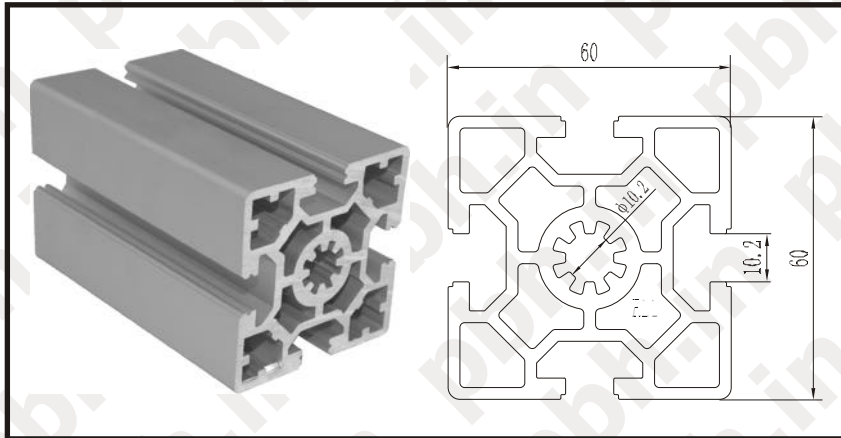

MAXIMA PROFILE SYSTEM

MPS 6060H

Material	Aluminium (6063-T5)
Maximum Length	5000 mm

Part No. : MPS 6060H

Suitable Accessories for MPS 6060H

BRACKET

Part No.: DC/BK – 4545

BRACKET

Part No.: DC/BK – 4288

BUTTON HEAD SCREW

Part No.: BH – 12 X 30

INNER BRACKET

Part No.: INB - 45

T-NUT

Part No.: T-NUT - M5 / 4545
Part No.: T-NUT - M6 / 4545
Part No.: T-NUT - M8 / 4545

T-BOLT / NUT

Part No.: T-BOLT / NUT - 8 x 25

BALL NUT

Part No.: BN - M5 / 4545
Part No.: BN - M6 / 4545
Part No.: BN - M8 / 4545

SLOT BLOCK

Part No.: SB - M5 / 4545
Part No.: SB - M6 / 4545
Part No.: SB - M8 / 4545

JOINT CONNECTOR

Part No.: JOINT CONNECTOR-4545

END CAP

Part No.: EDC - 6060-10

COVER STRIP

Part No.: ACC - BS 2000-10

U-STRIP

Part No.: ACC - UP 2000-10

● For more details refer to our accessories section